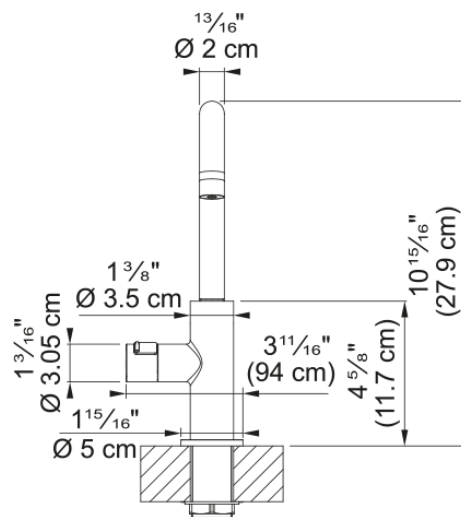

Maris Lario Hot Filtered - LAR-HO-SNI | 119.0739.999

Maris Lario 10.3-in Single Handle Hot Water Filtration Faucet in Satin Nickel. Enjoy instant access to filtered hot water with the Maris Lario Hot Filtered Faucet, designed and made in Italy to deliver both style and performance. A built-in safety lock provides controlled access to hot water, enhancing safety in busy kitchens. The cold-body system keeps the exterior cool-to-the-touch, even when dispensing hot water, for added peace of mind. Available in Chrome, Satin Nickel, and Matte Black, it pairs effortlessly with other faucets in the Maris Lario collection, creating a cohesive and elegant look throughout your kitchen.

Aspect

Spout type J - spout

Product color Satin Nickel

Type of material Brass

Product Dimensions

Height Overall 10.236

Faucet hole diameter 35 mm

Cartridge dimension $1\frac{1}{2}''$ headworks

Installation

Mounting type Shank

Water supply hose connection $\frac{3}{8}''$

Water supply hose length 60.00 in

Product specifications

Pressure High pressure

Faucet type Swivel

Faucet operation Side lever